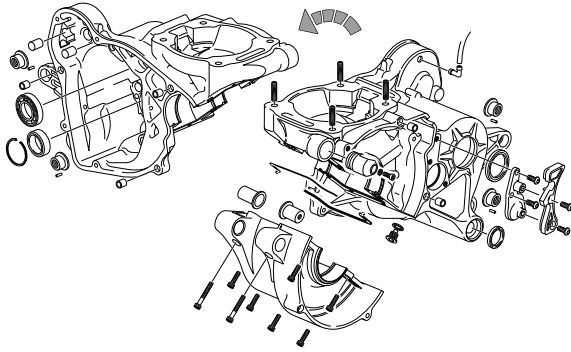

PG. 21

CÁRTERS - CRANKCASE

PG. 22