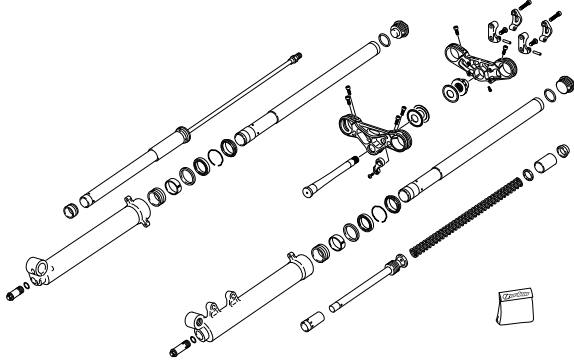

HORQUILLA DELANTERA - FRONT FORK

PG. 7-8