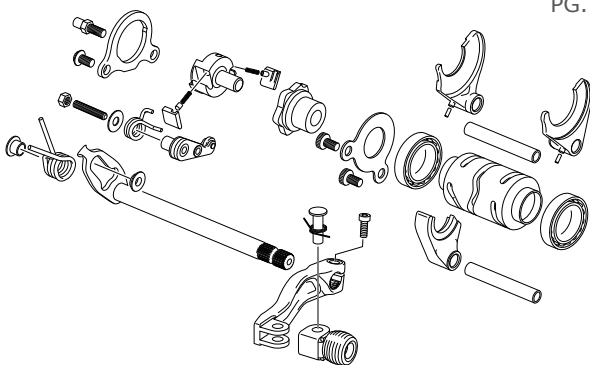

SELECTOR DEL CAMBIO - CHANGE SELECTOR

PG. 20