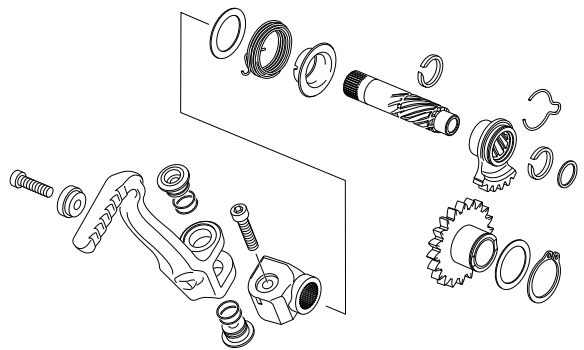

PG. 18

SISTEMA DE ARRANQUE - STARTING SYSTEM

PG. 19