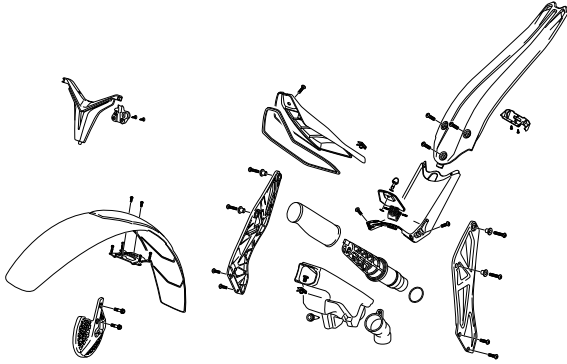

Vertical
EXPERIENCE & PASSION

COMBAT | 2018
VERTICAL

250cc

CATÁLOGO RECAMBIOS / SPARE PARTS BOOK / PIÈCES DE RECHANGE

PG. 1-2

PLÁSTICOS - PLASTICS

PG. 3

BASTIDOR - FRAME