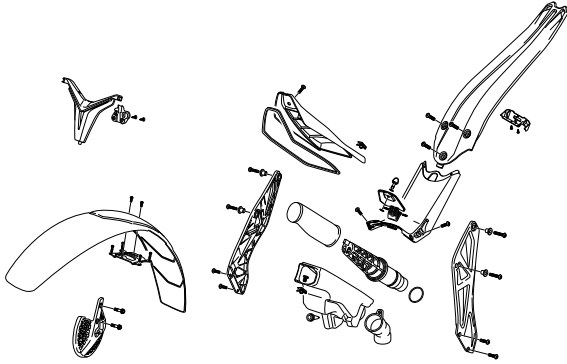

Vertical
EXPERIENCE & PASSION

COMBAT | 2018
VERTICAL

300cc

CATÁLOGO RECAMBIOS / SPARE PARTS BOOK / PIÈCES DE RECHANGE

PG. 1-2

PLÁSTICOS - PLASTICS

PG. 3

BASTIDOR - FRAME