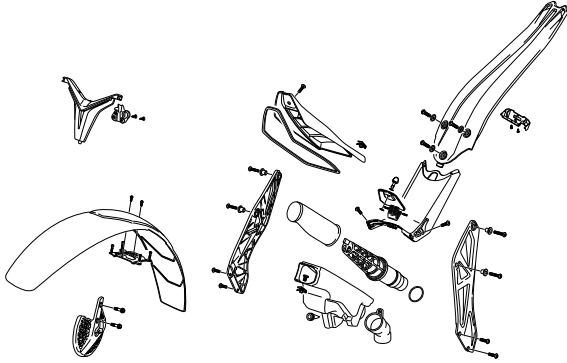

PG. 1-2

PLÁSTICOS - PLASTICS

PG. 3