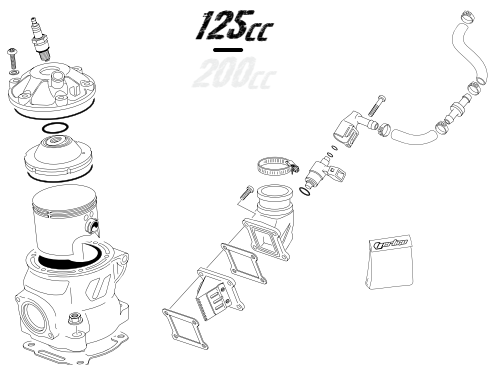

CILINDRO-CULATA-PISTON - CYLINDER-HEAD-PISTON

PG. 26