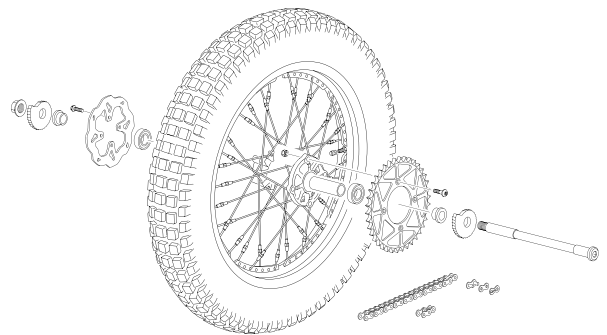

RUEDA TRASERA - REAR WHEEL

PG. 17