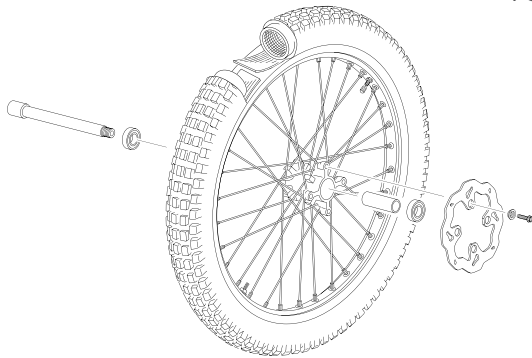

RUEDA DELANTERA - FRONT WHEEL

PG. 16