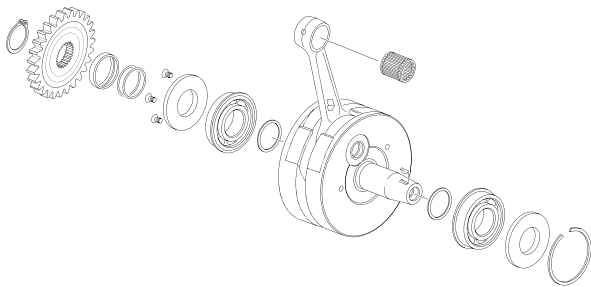

CIGUEÑAL - CRANKSHAFT

PG. 24