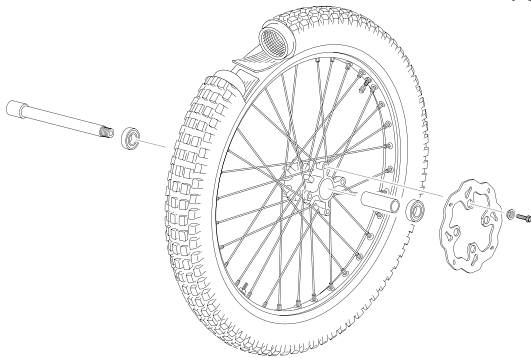

RUEDA DELANTERA - FRONT WHEEL

PG. 16