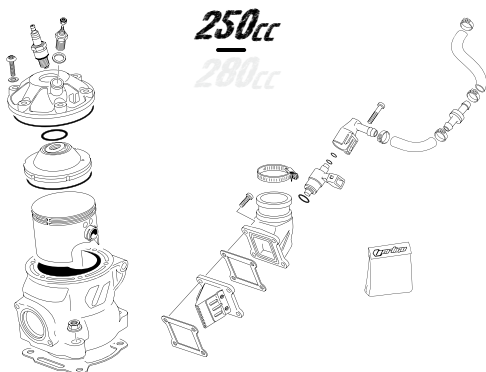

CILINDRO-CULATA-PISTON - CYLINDER-HEAD-PISTON

PG. 26