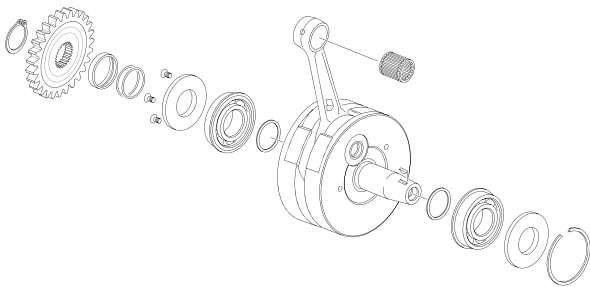

CIGUEÑAL - CRANKSHAFT

PG. 24