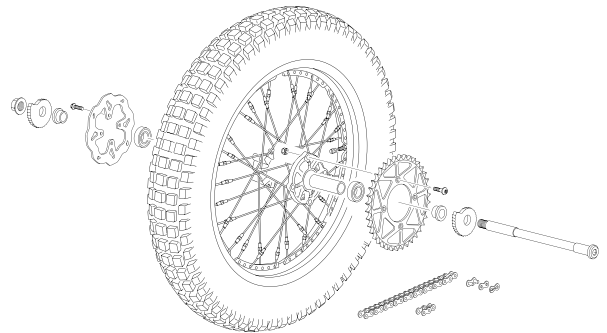

RUEDA TRASERA - REAR WHEEL

PG. 17