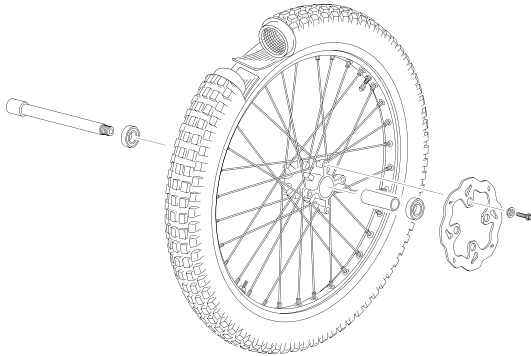

RUEDA DELANTERA - FRONT WHEEL

PG. 16