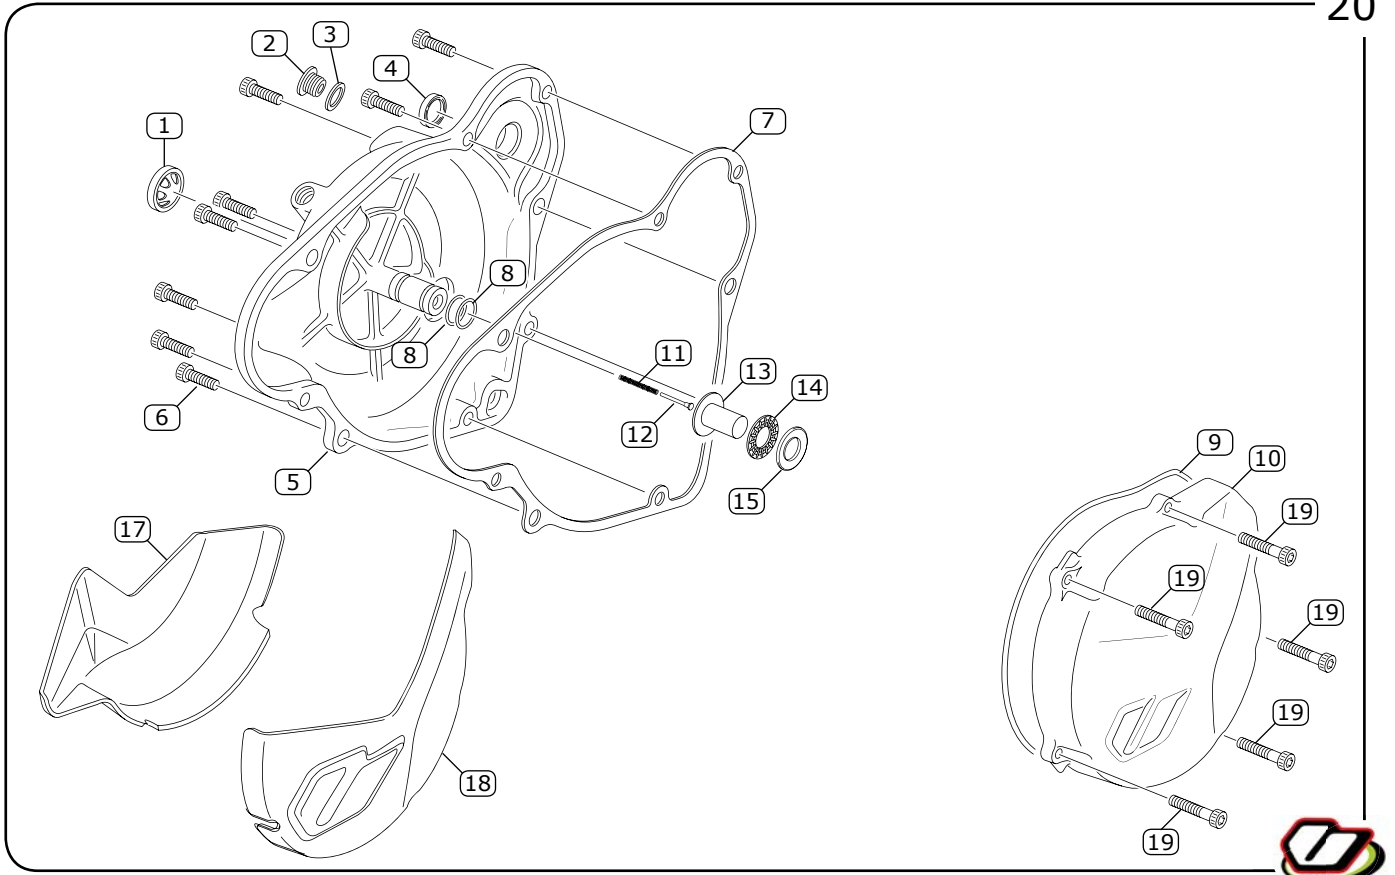

POS.	COD.	DESCRIPCIÓN	DESCRIPTION	QTY.
1	V-0314	MIRILLA VISOR ACEITE	WINDOW DISPLAY OIL	1
2	V-1274	TAPÓN LLENADO ACEITE ROJO	OIL FILLER CAP RED	1
3	V-0472	ARANDELA COBRE TAPÓN ACEITE	COOPER WASHER OIL	1
4	V-0339	RETÉN 18X24X4	LIP SEAL 18X24X4	1
5	V-1427	TAPA EMBRAGUE	CLUTCH COVER	1
6	V-0448	TORNILLO M5X20 DIN 912 8.8	SCREW M5X20 DIN 912 8.8	9
7	V-0262	JUNTA TAPA EMBRAGUE	CLUTCH COVER GASKET	2
8	V-0662	TORICA BOMBIN EMBRAGUE 11.5X1.5	CLUTCH PUMP O-RING 11.5X1.5	2
9	V-0527	JUNTA TAPA ALTERNADOR	FLYWHEEL COVER GASKET	2
10	V-1347	TAPA ALTERNADOR	FLYWHEEL COVER	1
11	V-0308	MUELLE PISTON EMBRAGUE	CLUTCH PISTON SPRING	1
12	V-0307	GUIA MUELLE PISTÓN EMBRAGUE	CLUTCH PISTON SPRING GUIDE	1
13	V-0305	PISTON BOMBIN EMBRAGUE	CLUTCH PUMP PISTON	1
14	V-0286	ROD. AXIAL AGUJAS AXK1730 EMP. EMBRAGUE	AXIAL NEEDLE BEARING CLUTCH PISTON BEARING	1
15	V-1231	EMPUJADOR EMBRAGUE	CLUTCH PISTON BEARING PLATE	1
16	V-0452	TORNILLO M5X25MM	SCREW M5X25MM	3
17	V-0905	PROTECTOR CARBONO 3K TAPA EMBRAGUE	CLUTCH COVER 3K CARBON FIBER PROTECTOR	1
18	V-0906	PROTECTOR CARBONO 3K TAPA ENCENDIDO	IGNITION COVER 3K CARBON FIBER PROTECTOR	1