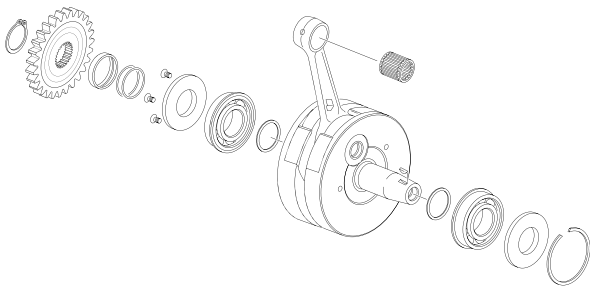

CIGUEÑAL - CRANKSHAFT

PG. 24