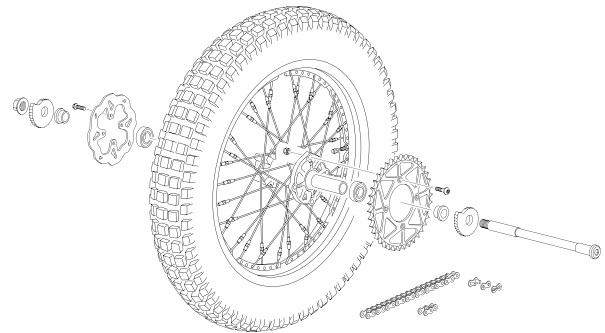

RUEDA TRASERA - REAR WHEEL

PG. 17