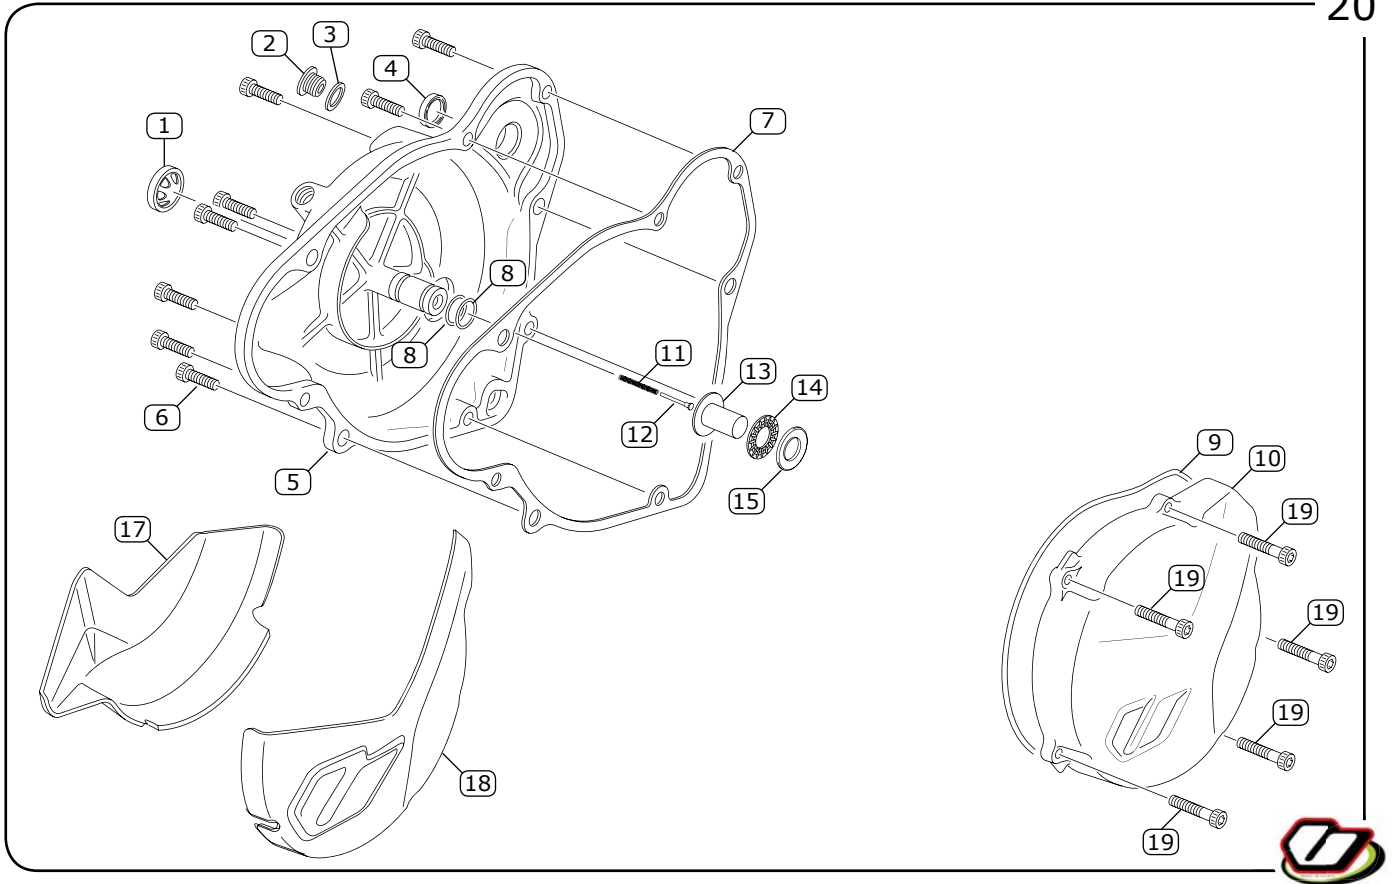

POS.	COD.	DESCRIPCIÓN	DESCRIPTION	QTY.
1	V-0314	MIRILLA VISOR ACEITE	WINDOW DISPLAY OIL	1
2	V-1274	TAPÓN LLENADO ACEITE ROJO	OIL FILLER CAP RED	1
3	V-0472	ARANDELA COBRE TAPÓN ACEITE	COOPER WASHER OIL	1
4	V-0339	RETÉN 18X24X4	LIP SEAL 18X24X4	1
5	V-1427	TAPA EMBRAGUE	CLUTCH COVER	1
6	V-0448	TORNILLO M5X20 DIN 912 8.8	SCREW M5X20 DIN 912 8.8	9
7	V-0262	JUNTA TAPA EMBRAGUE	CLUTCH COVER GASKET	2
8	V-0662	TORICA BOMBIN EMBRAGUE 11.5X1.5	CLUTCH PUMP O-RING 11.5X1.5	2
9	V-0527	JUNTA TAPA ALTERNADOR	FLYWHEEL COVER GASKET	2
10	V-1347	TAPA ALTERNADOR	FLYWHEEL COVER	1
11	V-0308	MUELLE PISTON EMBRAGUE	CLUTCH PISTON SPRING	1
12	V-0307	GUIA MUELLE PISTÓN EMBRAGUE	CLUTCH PISTON SPRING GUIDE	1
13	V-0305	PISTON BOMBIN EMBRAGUE	CLUTCH PUMP PISTON	1
14	V-0286	ROD. AXIAL AGUJAS AXK1730 EMP. EMBRAGUE	AXIAL NEEDLE BEARING CLUTCH PISTON BEARING	1
15	V-1231	EMPUJADOR EMBRAGUE	CLUTCH PISTON BEARING PLATE	1
19	V-0452	TORNILLO M5X25MM	SCREW M5X25MM	3
17	V-0905	PROTECTOR CARBONO 3K TAPA EMBRAGUE	CLUTCH COVER 3K CARBON FIBER PROTECTOR	1
18	V-0906	PROTECTOR CARBONO 3K TAPA ENCENDIDO	IGNITION COVER 3K CARBON FIBER PROTECTOR	1