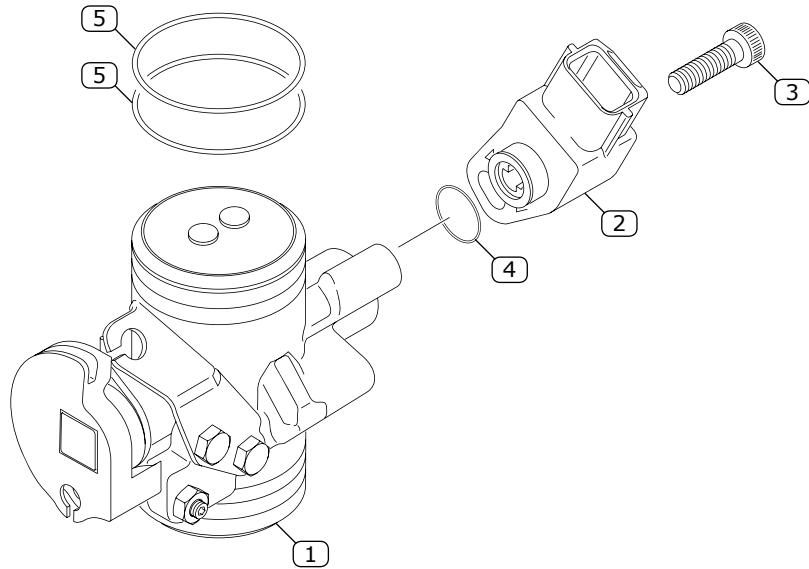

POS.	COD.	DESCRIPCIÓN	DESCRIPTION	QTY.
1	V-0494	CTO. CUERPO INYECCIÓN	THROTTLE BODY SET	1
2	V-0422	SENSOR POSICIÓN CUERPO GAS	THROTTLE POSITION SENSOR	1
3	V-0435	TORNILLO M5X16 DIN 7984 8.8	SCREW M5X16 DIN 7984 8.8	1
4	V-1504	TORICA SENSOR TPS 11.00X1.00 VITON	TPS SENSOR O-RING 11.00X1.00 VITON	1
5	V-0634	TORICA 25X1.5	O-RING 25X1.5	2