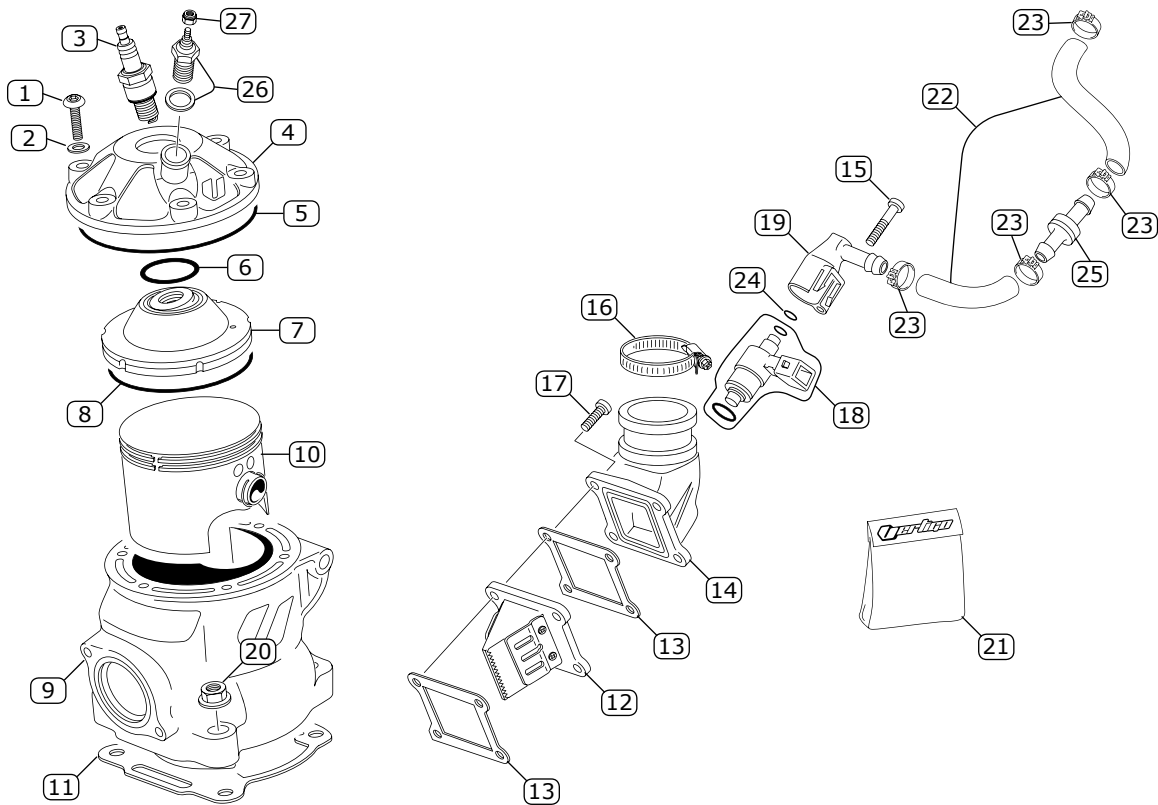

POS.	COD.	DESCRIPCIÓN	DESCRIPTION	QTY.
1	V-0451	TOR. ESPECIAL M6X25 10.9 DELTA PROTEK KL100	SCREW M6X25 10.9 DELTA PROTEK KL100	6
2	V-0737	ARANDELA COBRE 6X10X1.5	COPPER WASHER 6X10X1.5	6
3	V-0290	BUJÍA BPMR6A	SPARK PLUG BPMR6A	1
4	V-1273	TAPA CULATA ROJA	CYLINDER HEAD COVER RED	1
5	V-0569	JUNTA TÓRICA EXT. CULATA 104,40 X 1.78 VITON	CYLINDER HEAD EXT. O-RING 104,40 X 1.78 VITON	1
6	V-0292	JUNTA TÓRICA CULATÍN	CYLINDER HEAD COVER O-RING	1
7	V-0291	CULATÍN 300CC	CYLINDER HEAD 300CC	1
8	V-0570	TÓRICA INT. CULATA 83 X 87 X 2	RING EXT. HEAD 83X87X2	1
9	V-0258	CILINDRO 300CC	CYLINDER 300CC	1
10	V-1305	PISTON 300 "A"	PISTON 300 "A"	1
10	V-0726	PISTON 300 "B"	PISTON 300 "B"	1
10	V-0966	PISTON 300 "C"	PISTON 300 "C"	1
11	V-1610	JUNTA CILINDRO	CYLINDER GASKET	1
12	V-0272	CAJA LÁMINAS	REED VALVE	1
13	V-0548	JUNTA CAJA LÁMINAS 0.8MM	REED VALVE GASKET 0.8MM	2
14	V-0200	TOBERA ADMISIÓN	AIR INTAKE MANIFOLD	1
15	V-0436	TORNILLO M5X30 DIN 7984 8.8	SCREW M5X30 DIN 7984 8.8	1
16	V-0604	ABRAZADERA TORRO 25-40/9 W2	TORRO CLAMP 25-40/9 W2	1
17	V-0865	TORNILLO M5X25 DIN7984 8.8	SCREW M5X25 DIN7984 8.8	4
18	V-0298	INYECTOR	FUEL INJECTOR	1
19	V-0421	CONECTOR INYECTOR	INJECTOR SUPPORT	1
20	V-0471	TUERCA M8 DIN 6923	NUT M8 DIN 6923	4
21	V-0755	KIT LAMINAS ADMISIÓN	REED VALVE KIT	1
22	V-0754	TUBO GASOLINA	PETROL HOSE	1
23	V-0838	ABRAZADERA COBRA 13/8	COBRA CLAMP 13/8	4
24	V-0802	TORICA SUP. INYECTOR 6.35X1.78	INJECTOR UPPER O-RING 6.35X1.78	1
25	V-1199	VALVULA ANTIRETORNO	ONE WAY VALVE	1
26	V-1483	SENSOR TEMPERATURA AIGUA 2019	WATER TEMPERATURE SENSOR 2019	1
27	V-0812	TUERCA M5 AUTOBLOCANTE	M5 NUT	1