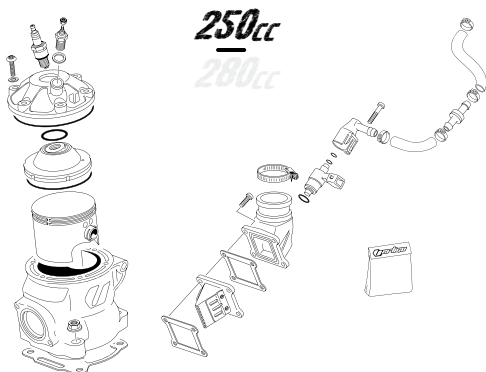

CILINDRO-CULATA-PISTON - CYLINDER-HEAD-PISTON

PG. 26