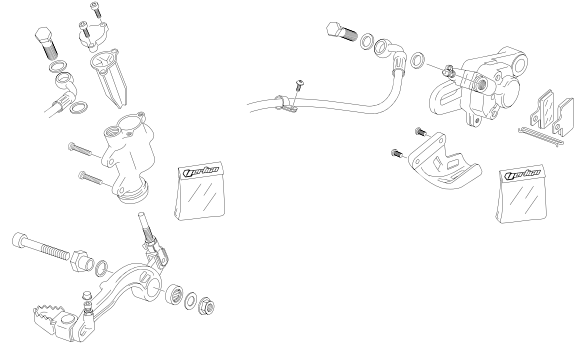

FRENO TRASERO - REAR BRAKE

PG. 13