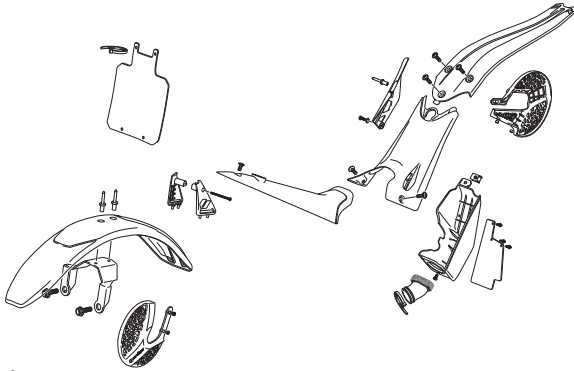

PG. 1

PLÁSTICOS - PLASTICS

PG. 2