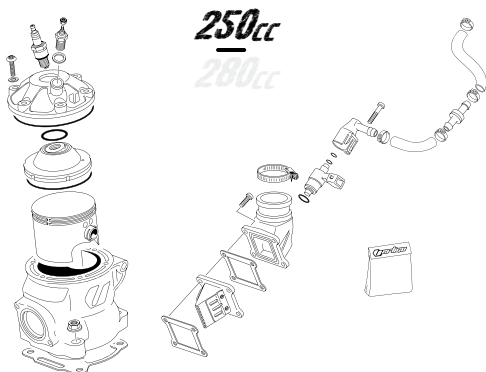

PG. 26

CILINDRO-CULATA-PISTON - CYLINDER-HEAD-PISTON

PG. 27