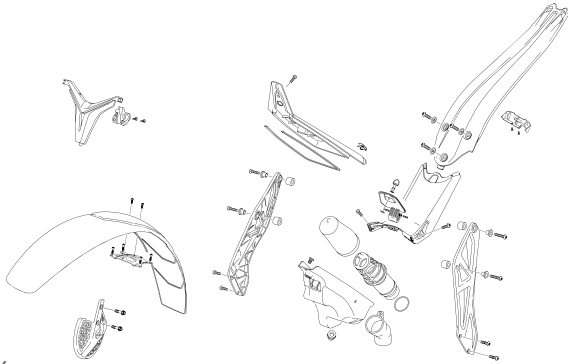

PG. 1-2

PLÁSTICOS - PLASTICS

PG. 3