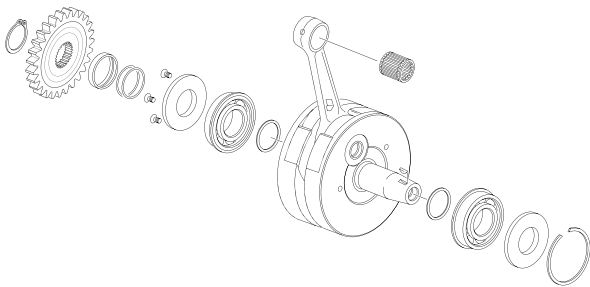

CIGUEÑAL - CRANKSHAFT

PG. 25