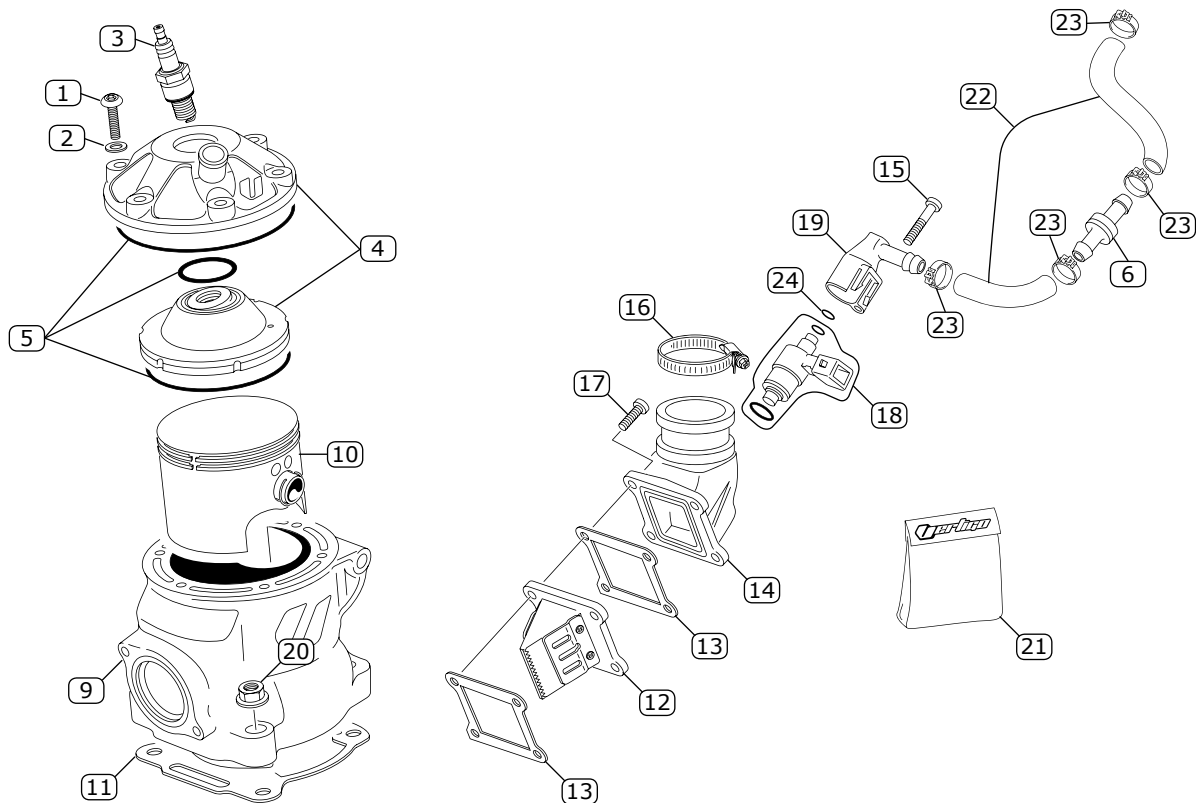

POS.	COD.	DESCRIPCIÓN	DESCRIPTION	QTY.
1	V-0451	TOR. ESPECIAL M6X25 10.9 DELTA PROTEK KL100	SCREW M6X25 10.9 DELTA PROTEK KL100	6
2	V-0737	ARANDELA COBRE 6X10X1.5	COPPER WASHER 6X10X1.5	6
3	V-0290	BUJÍA BPMR6A	SPARK PLUG BPMR6A	1
4	V-1709	CULATIN 200CC	200CC CYLINDER HEAD	1
5	V-1760	KIT JUNTAS CULATÍN 200CC	200CC CYLINDER HEAD O-RING SET	1
6	V-1199	VALVULA ANTIRETORNO	ONE WAY VALVE	1
7	V-1483	SENSOR TEMPERATURA AIGUA 2019	WATER TEMPERATURE SENSOR 2019	1
8	V-0812	TUERCA M5 AUTOBLOCANTE	M5 NUT	1
9	V-1704	CILINDRO 200CC	CYLINDER 200CC	1
10	V-1735	PISTON 200 "A"	PISTON 200 "A"	1
10	V-1736	PISTON 200 "B"	PISTON 200 "B"	1
10	V-1737	PISTON 200 "C"	PISTON 200 "C"	1
11	V-1610	JUNTA CILINDRO	CYLINDER GASKET	1
12	V-0272	CAJA LÁMINAS	REED VALVE	1
13	V-0548	JUNTA CAJA LÁMINAS 0.8MM	REED VALVE GASKET 0.8MM	2
14	V-0200	TOBERA ADMISIÓN	AIR INTAKE MANIFOLD	1
15	V-0436	TORNILLO M5X30 DIN 7984 8.8	SCREW M5X30 DIN 7984 8.8	1
16	V-0604	ABRAZADERA TORRO 25-40/9 W2	TORRO CLAMP 25-40/9 W2	1
17	V-0865	TORNILLO M5X25 DIN7984 8.8	SCREW M5X25 DIN7984 8.8	4
18	V-0298	INYECTOR	FUEL INJECTOR	1
19	V-0421	CONECTOR INYECTOR	INJECTOR SUPPORT	1
20	V-0471	TUERCA M8 DIN 6923	NUT M8 DIN 6923	4
21	V-0755	KIT LAMINAS ADMISIÓN	REED VALVE KIT	1
22	V-0754	TUBO GASOLINA	PETROL HOSE	1
23	V-0838	ABRAZADERA COBRA 13/8	COBRA CLAMP 13/8	4
24	V-0802	TORICA SUP. INYECTOR 6.35X1.78	INJECTOR UPPER O-RING 6.35X1.78	1