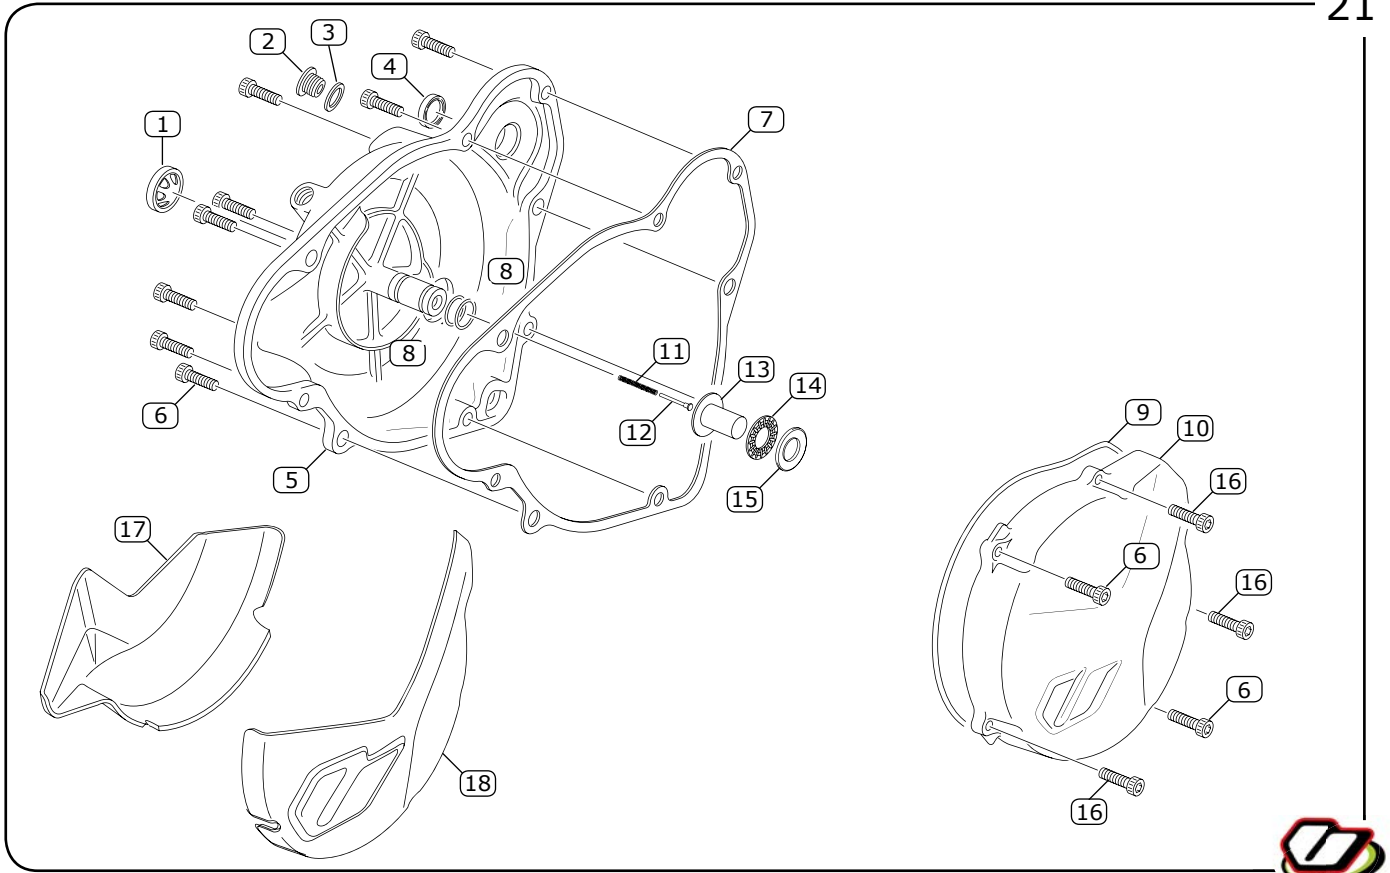

POS.	COD.	DESCRIPCIÓN	DESCRIPTION	QTY.
1	V-0314	MIRILLA VISOR ACEITE	WINDOW DISPLAY OIL	1
2	V-1274	TAPÓN LLENADO ACEITE ROJO	OIL FILLER CAP RED	1
3	V-0472	ARANDELA COBRE TAPÓN ACEITE	COOPER WASHER OIL	1
4	V-0339	RETÉN 18X24X4	LIP SEAL 18X24X4	1
5	V-1427	TAPA EMBRAGUE	CLUTCH COVER	1
6	V-0448	TORNILLO M5X20 DIN 912 8.8	SCREW M5X20 DIN 912 8.8	9
7	V-0262	JUNTA TAPA EMBRAGUE	CLUTCH COVER GASKET	2
8	V-0662	TORICA BOMBIN EMBRAGUE 11.5X1.5	CLUTCH PUMP O-RING 11.5X1.5	2
9	V-0527	JUNTA TAPA ALTERNADOR	FLYWHEEL COVER GASKET	2
10	V-1347	TAPA ALTERNADOR	FLYWHEEL COVER	1
11	V-0308	MUELLE PISTON EMBRAGUE	CLUTCH PISTON SPRING	1
12	V-0307	GUIA MUELLE PISTÓN EMBRAGUE	CLUTCH PISTON SPRING GUIDE	1
13	V-0305	PISTON BOMBIN EMBRAGUE	CLUTCH PUMP PISTON	1
14	V-0286	ROD. AXIAL AGUJAS AXK1730 EMP. EMBRAGUE	AXIAL NEEDLE BEARING CLUTCH PISTON BEARING	1
15	V-0306	EMPUJADOR EMBRAGUE	CLUTCH PISTON BEARING PLATE	1
16	V-0452	TORNILLO M5X25MM	SCREW M5X25MM	3
17	V-0905	PROTECTOR CARBONO 3K TAPA EMBRAGUE	CLUTCH COVER 3K CARBON FIBER PROTECTOR	1
18	V-0906	PROTECTOR CARBONO 3K TAPA ENCENDIDO	IGNITION COVER 3K CARBON FIBER PROTECTOR	1