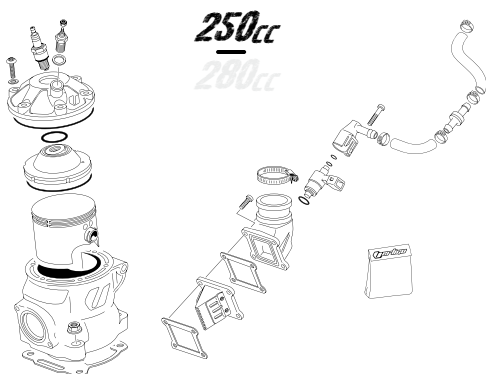

PG. 25

CILINDRO-CULATA-PISTON - CYLINDER-HEAD-PISTON

PG. 26