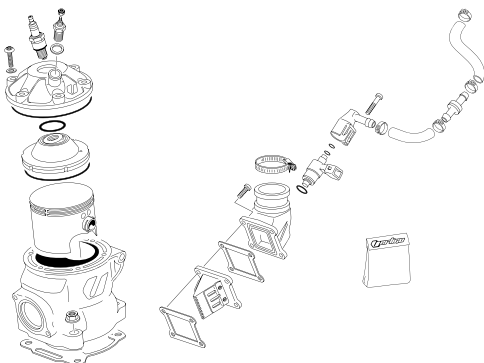

CILINDRO-CULATA-PISTON - CYLINDER-HEAD-PISTON

PG. 26