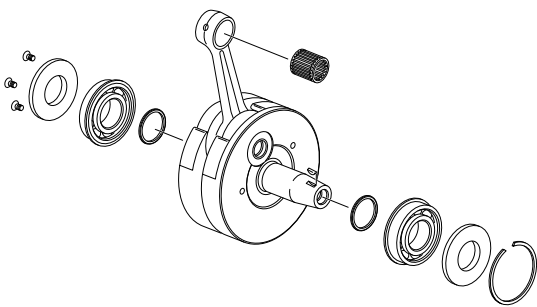

CIGUEÑAL - CRANKSHAFT

PG. 24