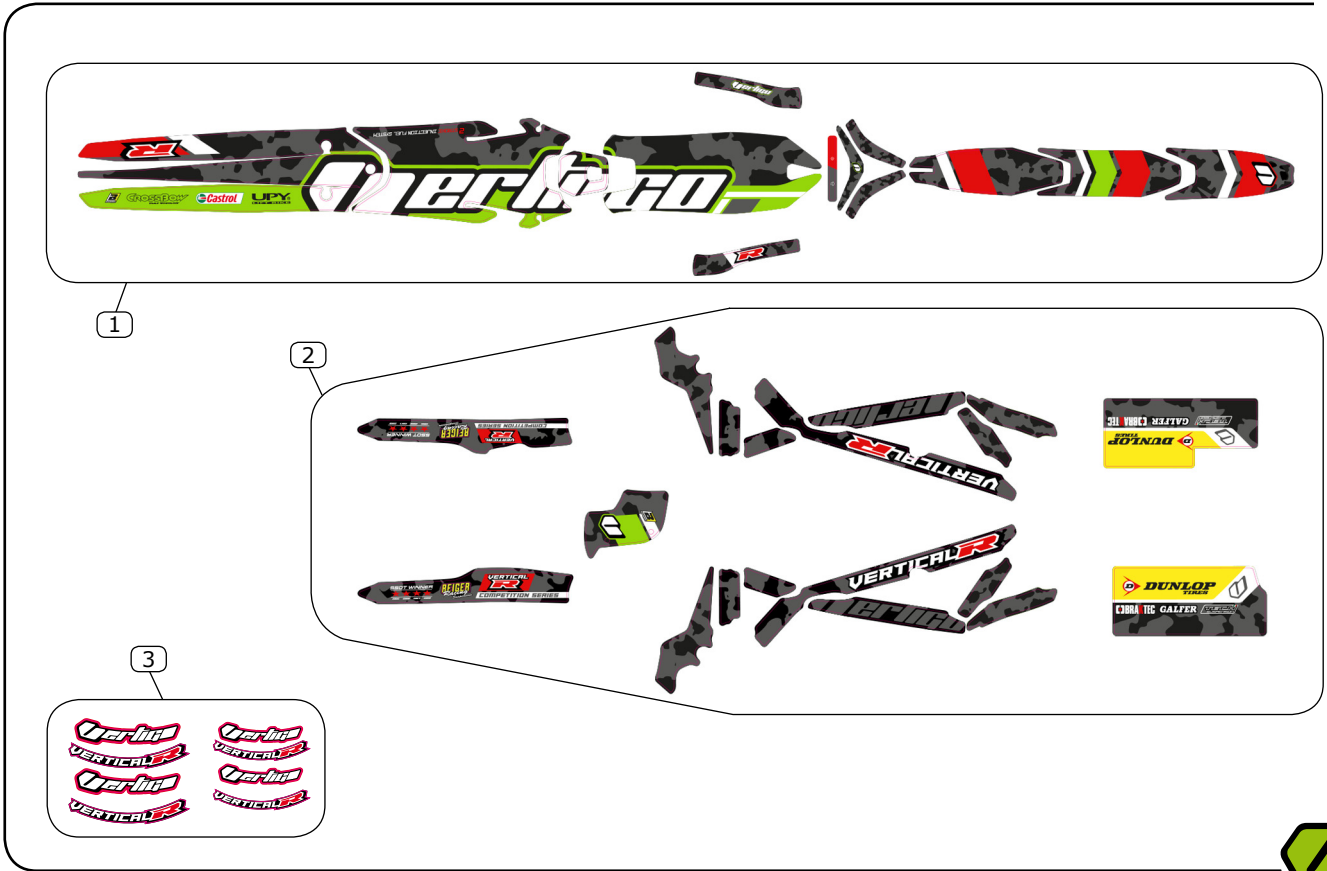

POS.	COD.	DESCRIPCIÓN	DESCRIPTION	QTY.
1	V-1645	KIT BLISTER DECORACION VERTICAL R 2019	VERTICAL R DECO STICKER KIT 2019	1
2	V-1644	KIT BLISTER PROTECCION VERTICAL R 2019	VERTICAL R PROTECTION STICKER KIT 2019	1
3	V-1646	KIT BLISTER LLANTA VERTICAL R 2019	VERTICAL R RIM STICKER KIT 2019	1