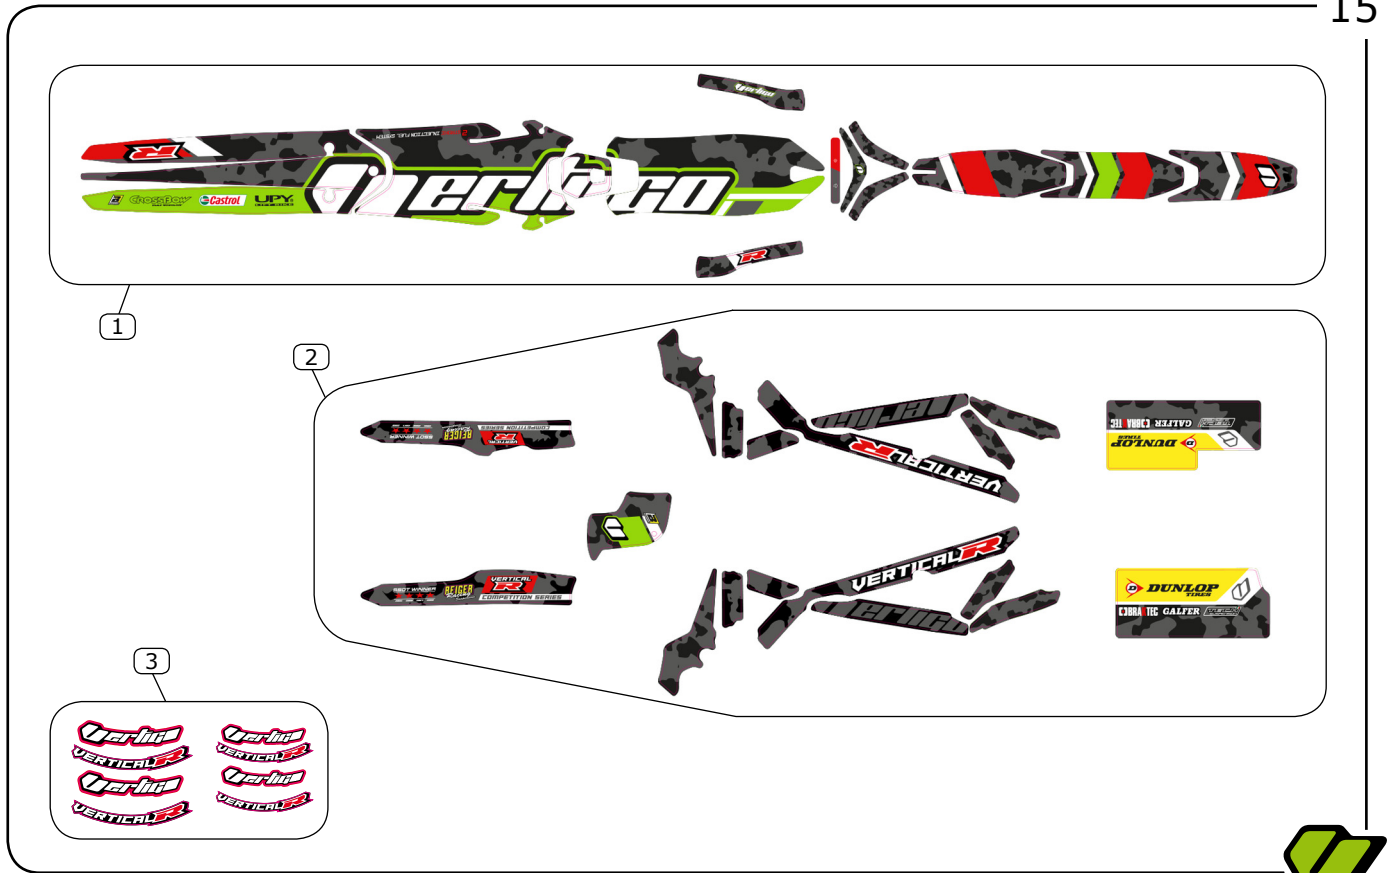

POS.	COD.	DESCRIPCIÓN	DESCRIPTION	QTY.
1	V-1645	KIT BLISTER DECORACION VERTICAL R 2019	VERTICAL R DECO STICKER KIT 2019	1
2	V-1644	KIT BLISTER PROTECCION VERTICAL R 2019	VERTICAL R PROTECTION STICKER KIT 2019	1
3	V-1646	KIT BLISTER LLANTA VERTICAL R 2019	VERTICAL R RIM STICKER KIT 2019	1