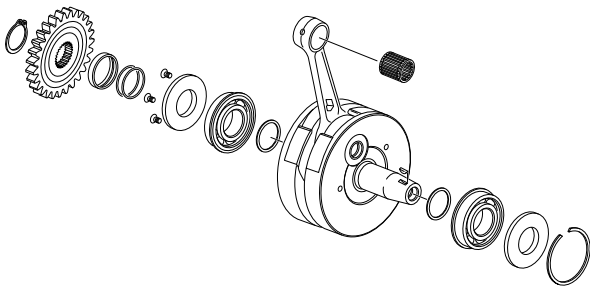

CIGUEÑAL - CRANKSHAFT

PG. 24