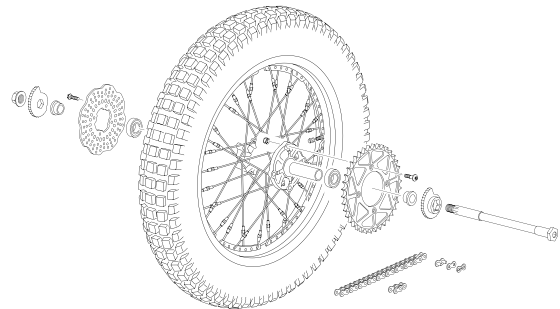

RUEDA TRASERA - REAR WHEEL

PG. 17