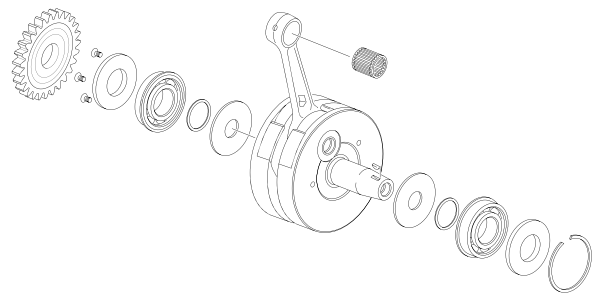

CIGUEÑAL - CRANKSHAFT

PG. 26