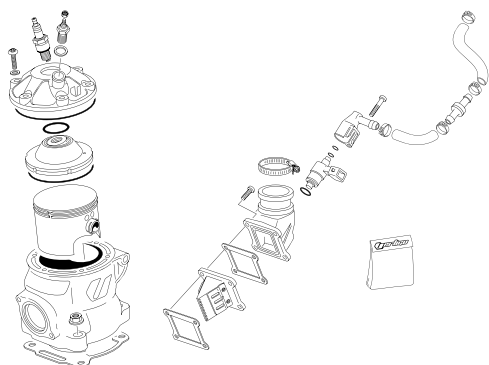

CILINDRO-CULATA-PISTON - CYLINDER-HEAD-PISTON

PG. 28