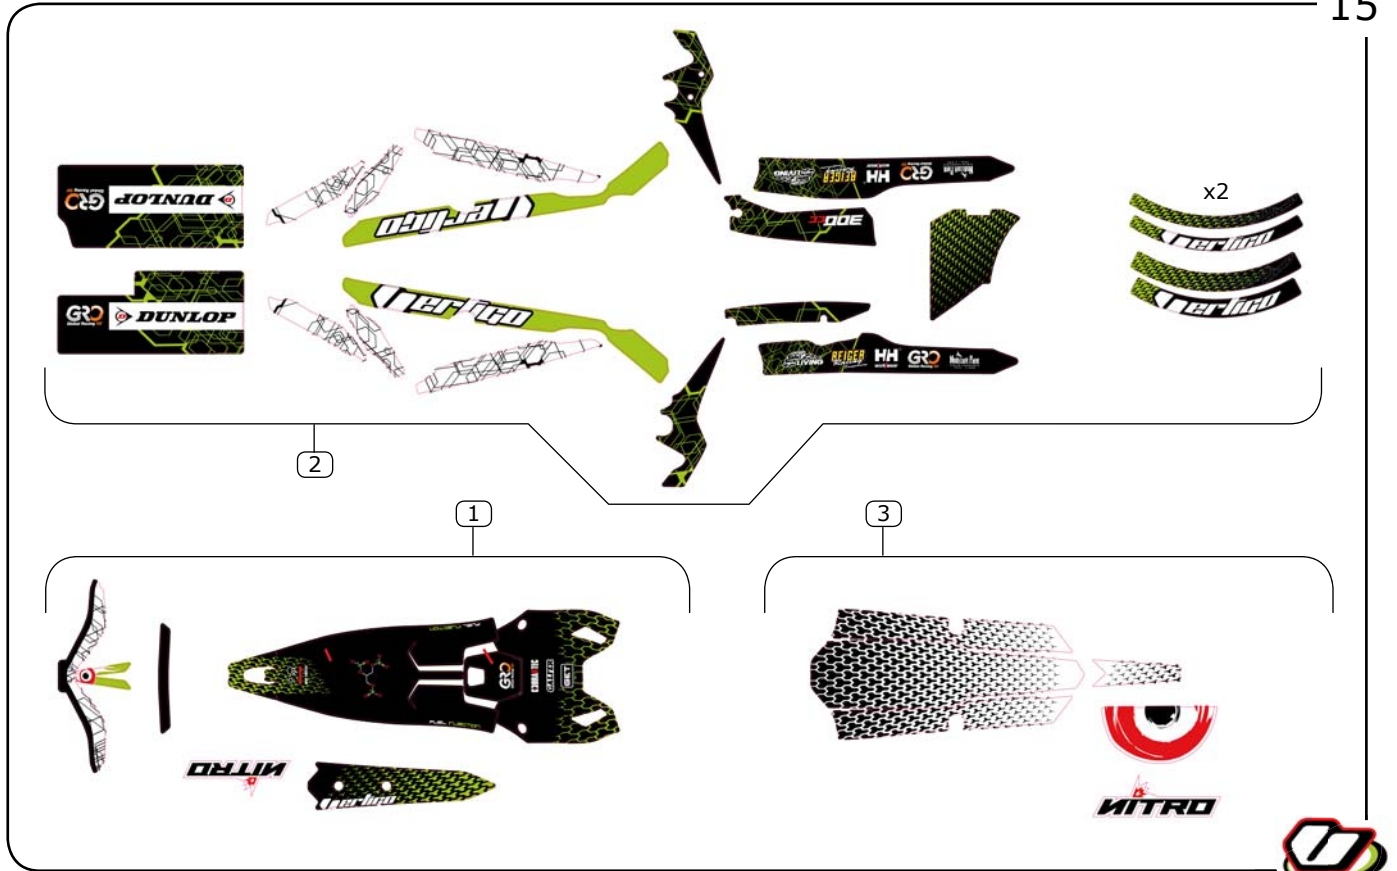

POS.	COD.	DESCRIPCIÓN	DESCRIPTION	QTY.
1	V-2112	KIT ADHESIVO PLASTICA WORKS 23	WORKS 23 DECO STICKER KIT	1
2	V-2113	KIT BLISTER PROTECCION WORKS 23	WORKS 23 PROTECTION STICKER KIT	1
3	V-2114	KIT BLISTER GUARDABARROS WORKS 23	WORKS 23 REAR MUDGUARD STICKER KIT	1