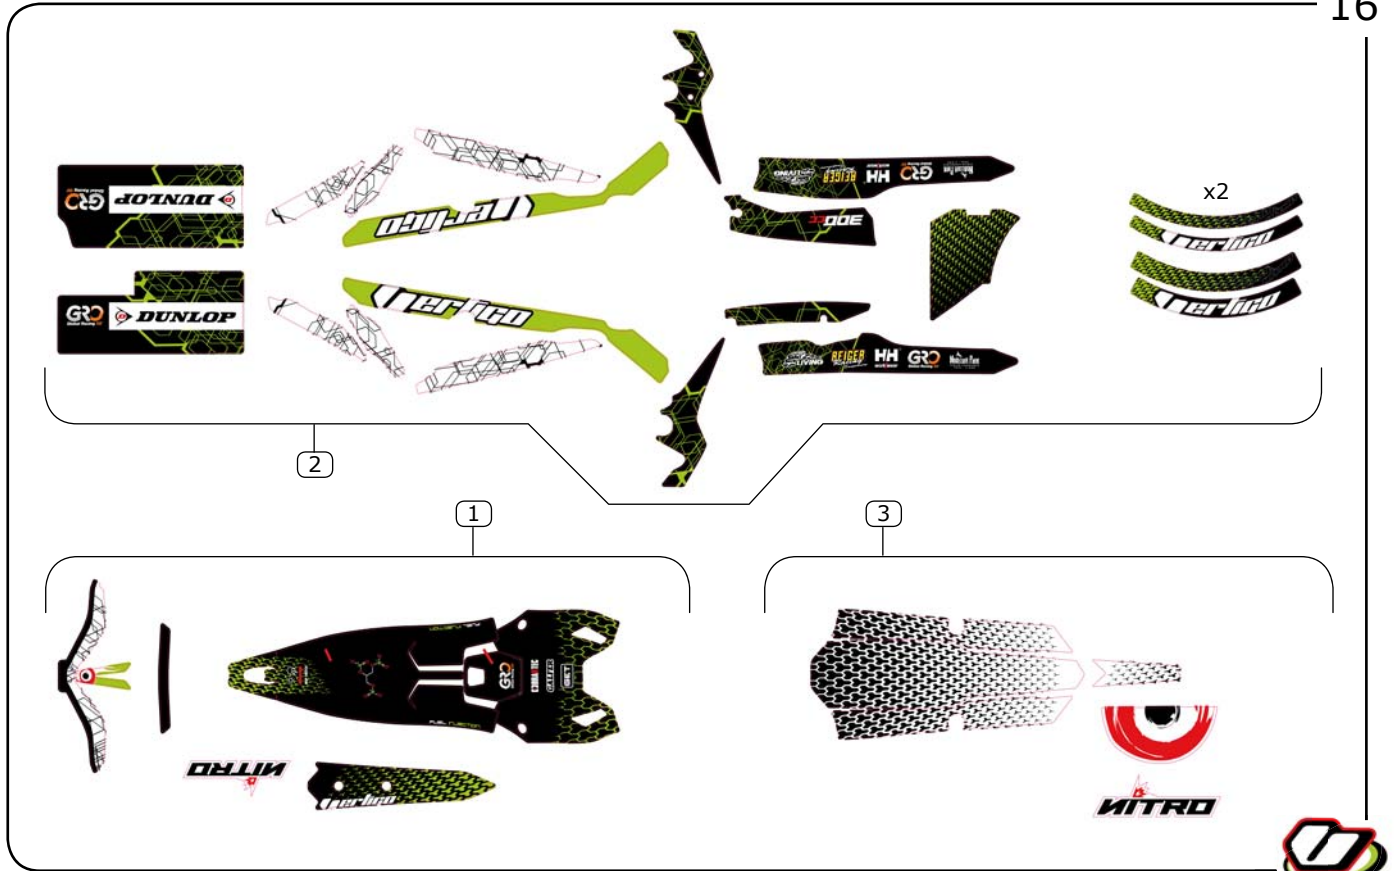

POS.	COD.	DESCRIPCIÓN	DESCRIPTION	QTY.
1	V-2112	KIT ADHESIVO PLASTICA WORKS 23	WORKS 23 DECO STICKER KIT	1
2	V-2113	KIT BLISTER PROTECCION WORKS 23	WORKS 23 PROTECTION STICKER KIT	1
3	V-2114	KIT BLISTER GUARDABARROS WORKS 23	WORKS 23 REAR MUDGUARD STICKER KIT	1