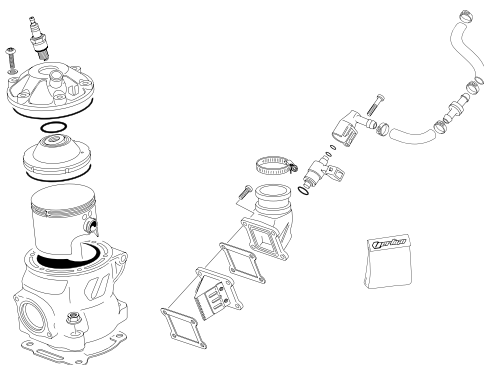

CILINDRO-CULATA-PISTON - CYLINDER-HEAD-PISTON

PG. 28