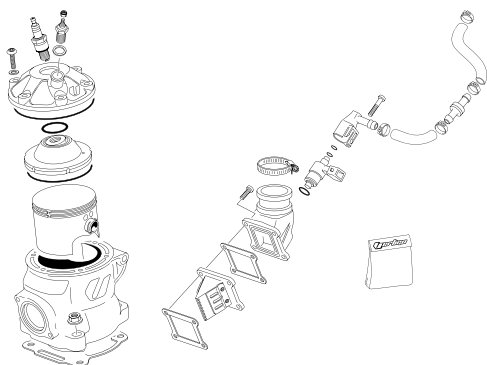

CILINDRO-CULATA-PISTON - CYLINDER-HEAD-PISTON

PG. 28