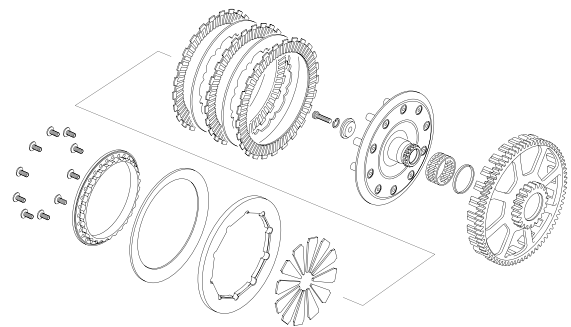

TAPAS - COVERS CIGUEÑAL - CRANKSHAFT

PG. 27