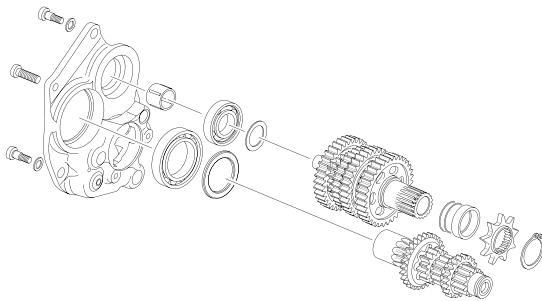

CAMBIO DE MARCHAS - GEARBOX