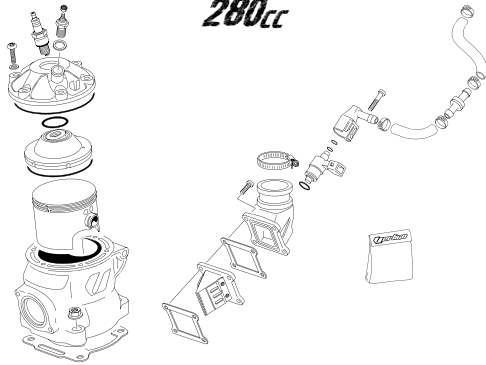

280cc

PG. 29

CILINDRO-CULATA-PISTON - CYLINDER-HEAD-PISTON