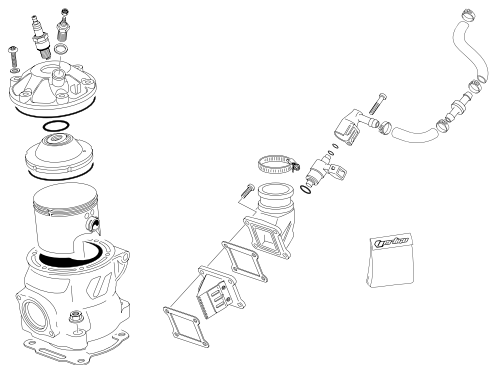

CILINDRO-CULATA-PISTON - CYLINDER-HEAD-PISTON

PG. 28