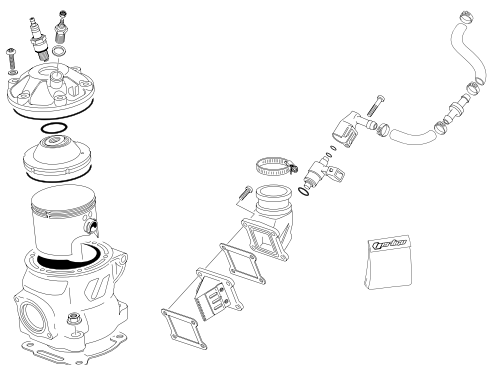

CILINDRO-CULATA-PISTON - CYLINDER-HEAD-PISTON

PG. 28